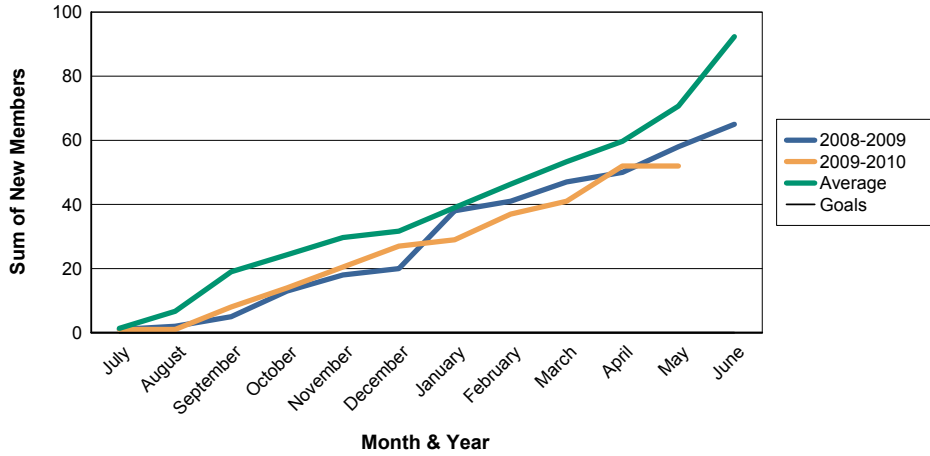

3 Year Comparisons for GMT Constitutional Area 4

By GMT District

As of May 2010

Sum of New Clubs/ Month & Year

For District 104 K

Sum of Dropped Clubs/ Month & Year

For District 104 K

Sum of Net Clubs/ Month & Year

For District 104 K

Sum of Charter Members/ Month & Year

For District 104 K

3 Year Comparisons for GMT Constitutional Area 4

By GMT District

As of May 2010

Sum of New Members/ Month & Year

For District 104 K