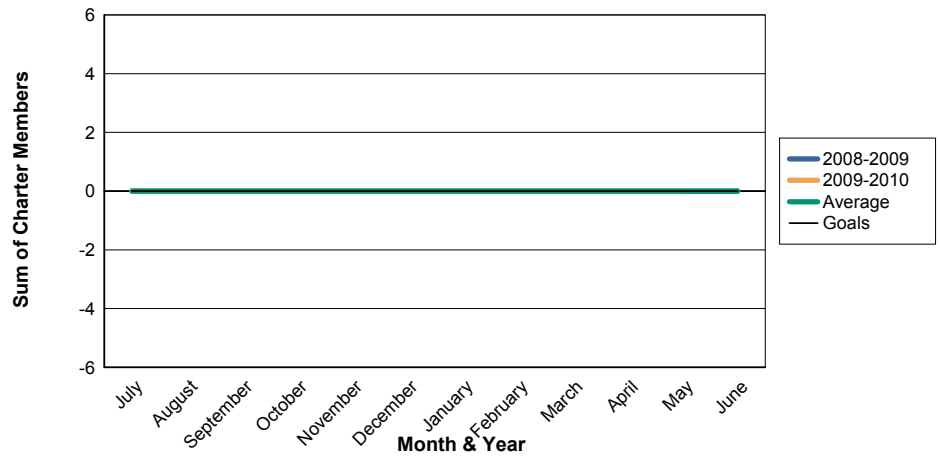

Sum of Charter Members/ Month & Year

For District 104 K