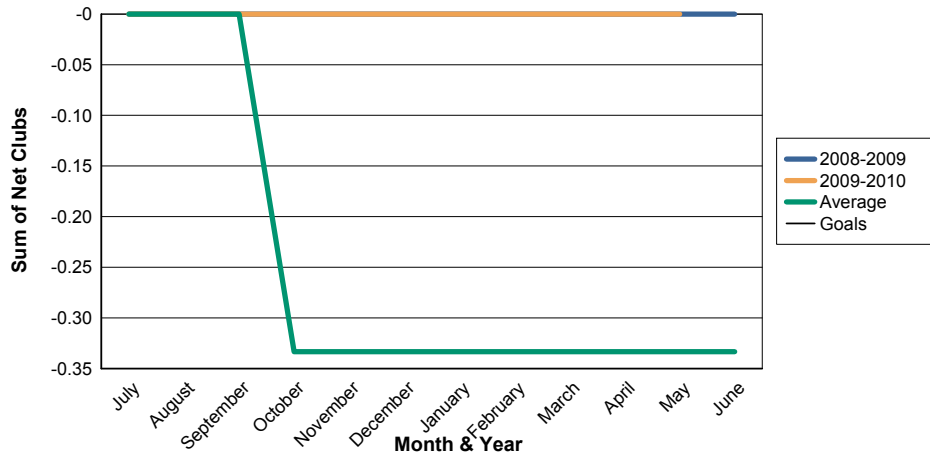

Sum of Net Clubs/ Month & Year

For District 104 K