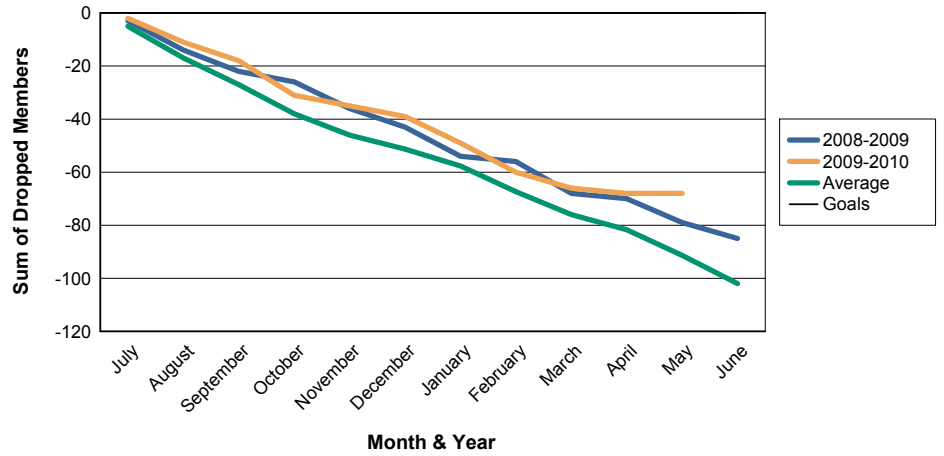

Sum of Dropped Members/ Month & Year

For District 104 K