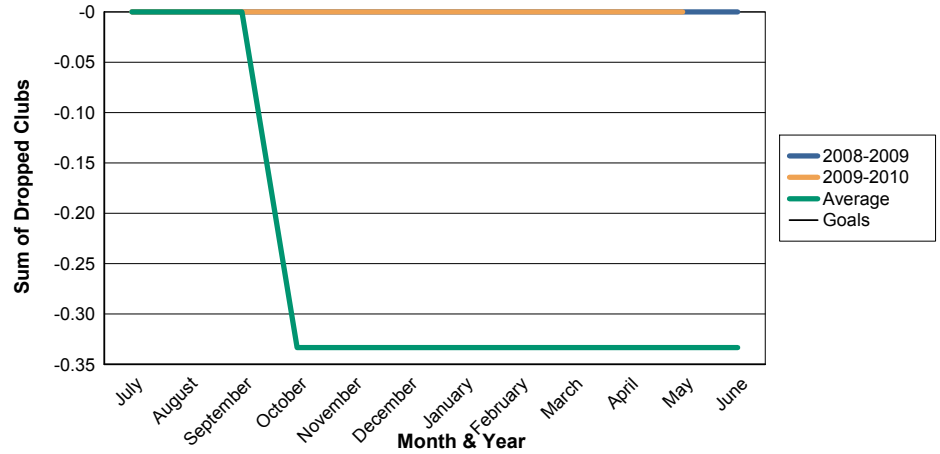

3 Year Comparisons for GMT Constitutional Area 4

By GMT District

As of May 2010

Sum of New Clubs/ Month & Year

For District 104 K

Sum of Dropped Clubs/ Month & Year

For District 104 K

Sum of Net Clubs/ Month & Year