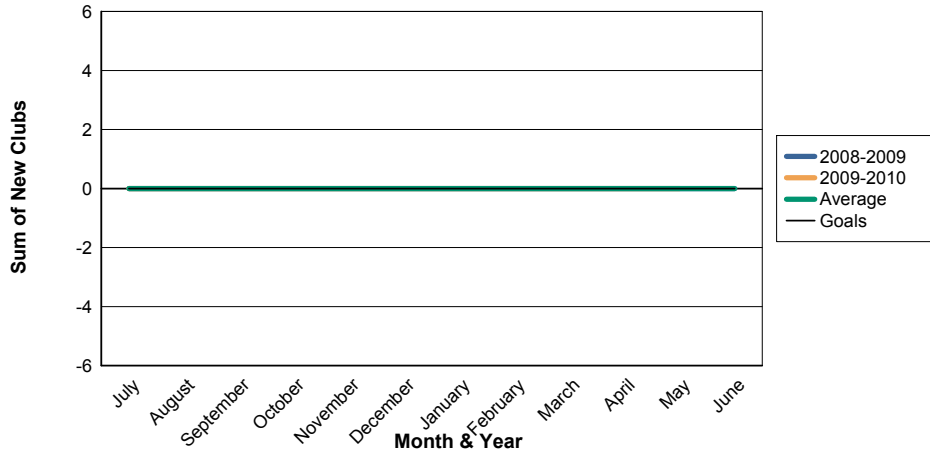

3 Year Comparisons for GMT Constitutional Area 4

By GMT District

As of May 2010

Sum of New Clubs/ Month & Year

For District 104 K

Sum of Dropped Clubs/ Month & Year

For District 104 K

Sum of Net Clubs/ Month & Year